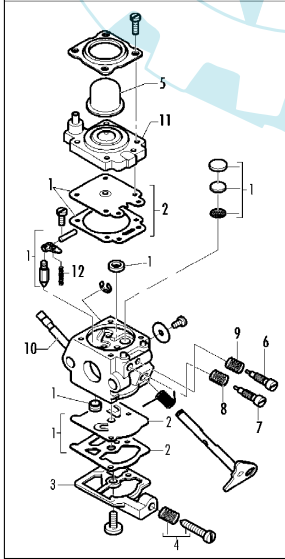

FIGURE 6 ZAMA C1Q M31

FIGURE 1

FIGURE 5 WALBRO WT 255

FIGURE 3

 **The Electrolux Group. The world's No.1 choice.**

Item	P/N McC	P/N ELX	Qty	DESCRIPTION
FIGURE 1				
1		FIGURE 3		
2	247936	538247936	1	crankcase kit (starter)
3	• 235900	538235900	1	ball bearing 6002(15/32/9)
4	• 235899	538235899	1	seeger
C 5	• 228872	538228872	1	seal 13-32-5 (S7)
6	247935	538247935	1	crankcase kit (Flywheel)
7	• 235899	538235899	1	seeger ring
8	• 235900	538235900	1	ball bearing 6002(15/32/9)
C 9	• 228872	538228872	1	seal 13-32-5 (S7)
B 13	247937	538247937	1	clutch assy
14	• 241269	538241269	2	pin
C 15	• 241270	538241270	1	clutch spring
16	• 236956	538236956	2	washer
17	241240	538241240	1	flywheel
18	235806	538235806	2	screw M5x20
C 19	241298	538241298	1	ignition coil
20	235808	538235808	2	screw M5x50
21	235804	538235804	2	screw M5x30
C 22	241541	538241541	1	tank mix assy
B 23	• 229809	538229809	1	hose fuel mm245
B 24	• 229743	538229743	1	hose fuel 150mm
C 25	• 235675	538235675	1	fuel tank grommet
A 26	240452	538240452	1	pick up fuel
B 27	236563	538236563	1	fuel cap ass'y
A 28	• 236564	538236564	1	cap gasket
29	242711	538242711	1	air filter cover
B 30	241523	538241523	1	air filter
31	235642	538235642	2	nut M5
32	235248	538235248	2	washer
33	237452	538237452	1	air filter box
A 34	227417	538227417	1	gasket
C 35	FIGURE 5			
36	227255	538227255	1	choke knob
A 37	227692	538227692	1	gasket
38	235248	538235248	2	washer
39	235803	538235803	2	screw M5x25
40	241266	538241266	1	scrankschaft assy
C 41	• 235742	538235742	1	needle bearing Ø 9x14x12
C 42	227631	538227631	1	key
43	242800	538242800	1	starter pawl ass'y
44	235218	538235218	1	nut M8
C 45	242808	538242808	1	starter assy
B 46	• 249163	538249163	1	pulley/rope
A 47	• 227703	538227703	1	rope
48	• 240884	538240884	1	starter handle
49	• 227467	538227467	1	spring shield
B 50	• 227300	538227300	1	rewind spring
B 51	• 241781	538241781	2	pawl
52	• 241782	538241782	2	spring shield
B 53	• 111088	538111088	2	snap ring
54	241248	538241248	4	fuel tank grommet
55	236527	538236527	4	screw M6x16
C 56	241280	538241280	1	muffler gasket
C 57	241432	538241432	1	muffler assy
58	• 227236	538227236	1	clamp
59	• 227274	538227274	2	screw M5x60
60	227565	538227565	4	screw M5x25
A 61	92879	538092879	1	spark plug RDJ8J
62	242706	538242706	1	engine cover
63	241416	538241416	2	engine cover gasket