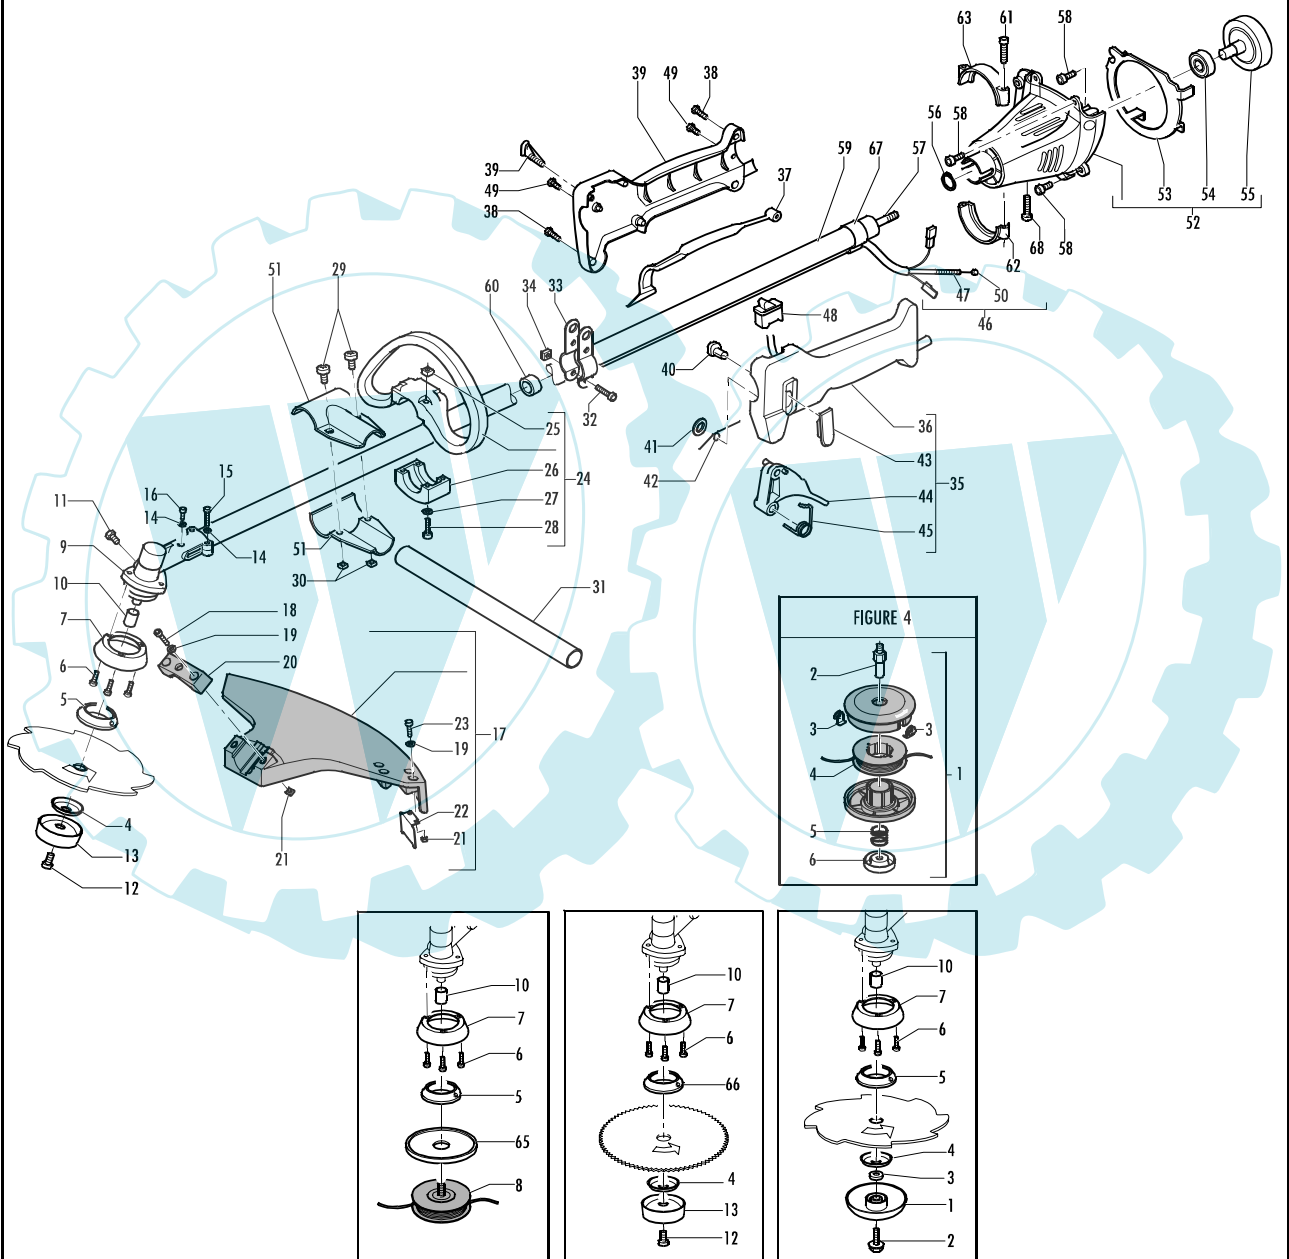

FIGURE 2

The Electrolux Group. The world's No.1 choice.

Item	P/N McC	P/N ELX	Qty	DESCRIPTION	Item	P/N McC	P/N ELX	Qty	DESCRIPTION
FIGURE 2									
A 1	240809B	538240809	1	free hub kit	49	236981	538236981	2	screw
A 2	• 240806	538240806	1	pin	50	235912	538235912	1	nut M6
3	• 240807	538240807	1	spacer	51	228146	538228146	2	left handle support
A 4	229834	538229834	1	flange	52	242233	538242233	1	mount ass'y
A 5	229833	538229833	1	flange	53	• 242398	538242398	1	diaphragm
6	240688	538240688	3	screw M5x14 + washer	54	• 235918	538235918	1	ball bearing
B 7	240767	538240767	1	flange guard	55	• 227284	538227284	1	drum clutch
A 8	FIGURE 4				56	• 236378	538236378	1	snap ring
9	241426	538241426	1	gear box	57	228109	538228109	1	transmission shaft SM26
10	• 247272	538247272	1	spacer	58	235806	538235806	4	screw M5x20 TCE
11	• 240151	538240151	1	screw	59	242442	538242442	1	outer shaft D25 L1489
A 12	229842	538229842	1	blade screw M10x16	60	• 228192	538228192	5	bushing ass'y d.25mm
A 13	236596	538236596	1	idle cup D 10	61	235804	538235804	2	screw M5x30 TCE
14	236529	538236529	3	split washer	62	225473	538225473	1	lower clamp
15	235804	538235804	2	screw M5x30	63	225472	538225472	1	upper clamp
16	236381	538236381	1	screw M5x10	65	241155	538241155	1	string head shield
B 17	247208	538247208	1	string head protection kit	66	240936	538240936	1	flange
18	• 235806	538235806	2	screw M5x20	67	229850	538229850	2	ring D.25
19	• 235248	538235248	4	washer M5	68	235802	538235802	1	screw M5x14 TCE
20	• 240931	538240931	1	clamp protector D.25					
21	• 236732	538236732	4	nut M5	FIGURE 4				
22	• 241973	538241973	1	cutter	A 1	240853B	538040853		string head male M10
23	• 235802	538235802	2	screw M5x14	2	• 240850	538240850	1	pin
24	227068	538227068	1	loop handle assy	B 3	• 241154	538241154	2	eyelet
25	• 236642	538236642	4	nut M6	B 4	• 247395B	538047395	1	spool line
26	• 227046	538227046	1	clamp protector D.25	5	• 240852	538240852	1	spring
27	• 236936	538236936	4	washer	C 6	• 241153	538241153	1	nut
28	• 228320	538228320	4	screw					
29	235911	538235911	2	screw M6x12					
30	236642	538236642	2	nut M6					
31	246864	538246864	1	side protection					
32	235911	538235911	2	screw M6x12					
33	228152	538228152	2	half hook D.25					
34	236642	538236642	2	nut M6					
35	241538	538241538	1	trigger assy					
36	• 246955	538246955	1	handle kit					
37	• 229819	538229819	1	safety trigger					
38	• 240618	538240618	2	screw 3x16					
39	• 240833	538240833	4	tapping screw 3x20					
40	• 229823	538229823	1	button throttle					
41	• 227065	538227065	1	benzig					
42	• 229973	538229973	1	spring trigger					
43	• 229824	538229824	1	slide throttle cable					
44	• 241296	538241296	1	gas lever					
45	• 240091	538240091	1	trigger spring					
C 46	• 241526	538241526	1	wires ass'y					
C 47	• 241527	538241527	1	gas cable					
C 48	• 236394	538236394	1	switch					

A=ALTA ROTAZIONE
B=MEDIA ROTAZIONE
C=ALTA ROTAZIONE
NUOVI CODICI

A=HIGH MOVING
B=MEDIUM MOVING
C=SLOW MOVING
NEW P. NUMBERS

A=HAUTE DEMANDE
B=MOYENNE DEMANDE
C=BASSE DEMANDE
NOUVELLES REFERENCES

A=GROBE NACHFRAGE
B=MITTELMAESSIGE
C=WENIGE NACHFRAGE
NEU CODEX

The Electrolux Group. The world's No.1 choice.