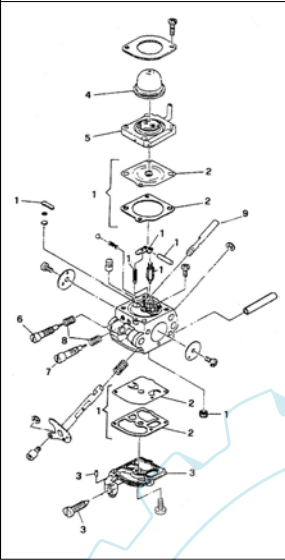

FIGURE 6 ZAMA C1Q M31

FIGURE 1

FIGURE 5 WALBRO WT 255

FIGURE 3

 **The Electrolux Group. The world's No.1 choice.**

Item	P/N McC	P/N ELX	Qty	DESCRIPTION
FIGURE 1				
1		FIGURE 3		
2	247936	538247936	1	crankcase kit (starter)
3	• 235900	538235900	1	ball bearing 6002(15/32/9)
4	• 235899	538235899	1	seeger
C 5	• 228872	538228872	1	seal 13-32-5 (S7)
6	247935	538247935	1	crankcase kit (Flywheel)
7	• 235899	538235899	1	seeger ring
8	• 235900	538235900	1	ball bearing 6002(15/32/9)
C 9	• 228872	538228872	1	seal 13-32-5 (S7)
B 13	247937	538247937	1	clutch assy
14	• 241269	538241269	2	pin
C 15	• 241270	538241270	1	clutch spring
16	• 236956	538236956	2	washer
17	241240	538241240	1	flywheel
18	235806	538235806	2	screw M5x20
C 19	241298	538241298	1	ignition coil
20	235808	538235808	2	screw M5x50
21	235804	538235804	2	screw M5x30
C 22	241541	538241541	1	tank mix assy
B 23	• 229809	538229809	1	hose fuel mm245
B 24	• 229743	538229743	1	hose fuel 150mm
C 25	• 235675	538235675	1	fuel tank grommet
A 26	240452	538240452	1	pick up fuel
B 27	236563	538236563	1	fuel cap ass'y
A 28	• 236564	538236564	1	cap gasket
29	242711	538242711	1	air filter cover
B 30	241523	538241523	1	air filter
31	235642	538235642	2	nut M5
32	235248	538235248	2	washer
33	237452	538237452	1	air filter box
A 34	227417	538227417	1	gasket
C 35	FIGURE 5			
36	227255	538227255	1	choke knob
A 37	227692	538227692	1	gasket
38	235248	538235248	2	washer
39	235803	538235803	2	screw M5x25
40	241266	538241266	1	scrankschaft assy
C 41	• 235742	538235742	1	needle bearing Ø 9x14x12
C 42	227631	538227631	1	key
43	242800	538242800	1	starter pawl ass'y
44	235218	538235218	1	nut M8
C 45	242808	538242808	1	starter assy
B 46	• 249163	538249163	1	pulley/rope
A 47	• 227703	538227703	1	rope
48	• 240884	538240884	1	starter handle
49	• 227467	538227467	1	spring shield
B 50	• 227300	538227300	1	rewind spring
B 51	• 241781	538241781	2	pawl
52	• 241782	538241782	2	spring shield
B 53	• 111088	538111088	2	snap ring
54	241248	538241248	4	fuel tank grommet
55	236527	538236527	4	screw M6x16
C 56	241280	538241280	1	muffler gasket
C 57	241432	538241432	1	muffler assy
58	• 227236	538227236	1	clamp
59	• 227274	538227274	2	screw M5x60
60	227565	538227565	4	screw M5x25
A 61	92879	538092879	1	spark plug RDJ8J
62	242706	538242706	1	engine cover
63	241416	538241416	2	engine cover gasket