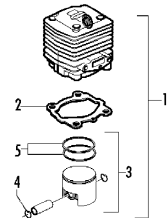

FIGURE 3

The Electrolux Group. The world's No.1 choice.